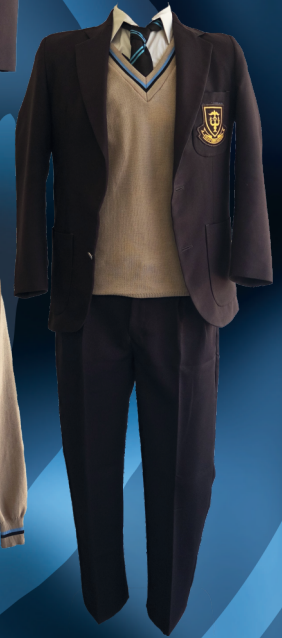

# Matee

MANSION OF FASHION

## WINTER SPECIALS

JERSEYS from R340

PULL OVERS from R300

BLAZERS from R690

TROUSERS from R380

BEANIES from R70

SOCKS from R60

**Birch Acres Ext 3, Alex Shopping Centre**